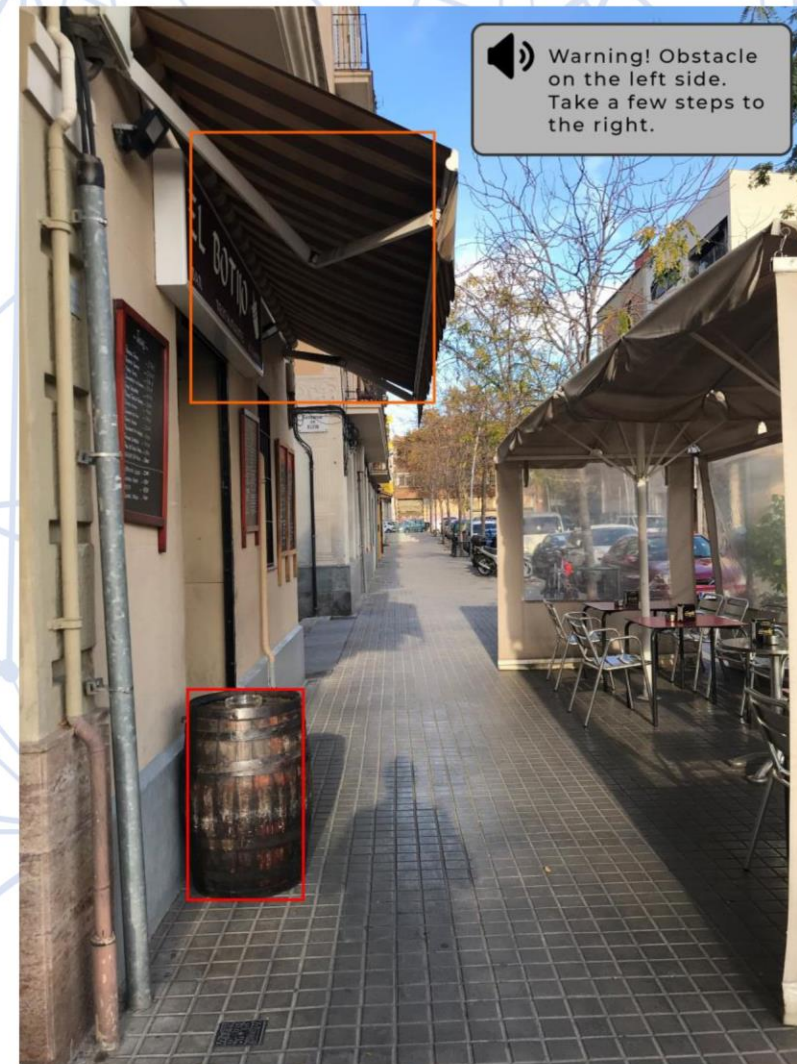

How **FRIENDEYE** works

FRIENDEYE collects all the data, select useful information and then communicate it to the user.