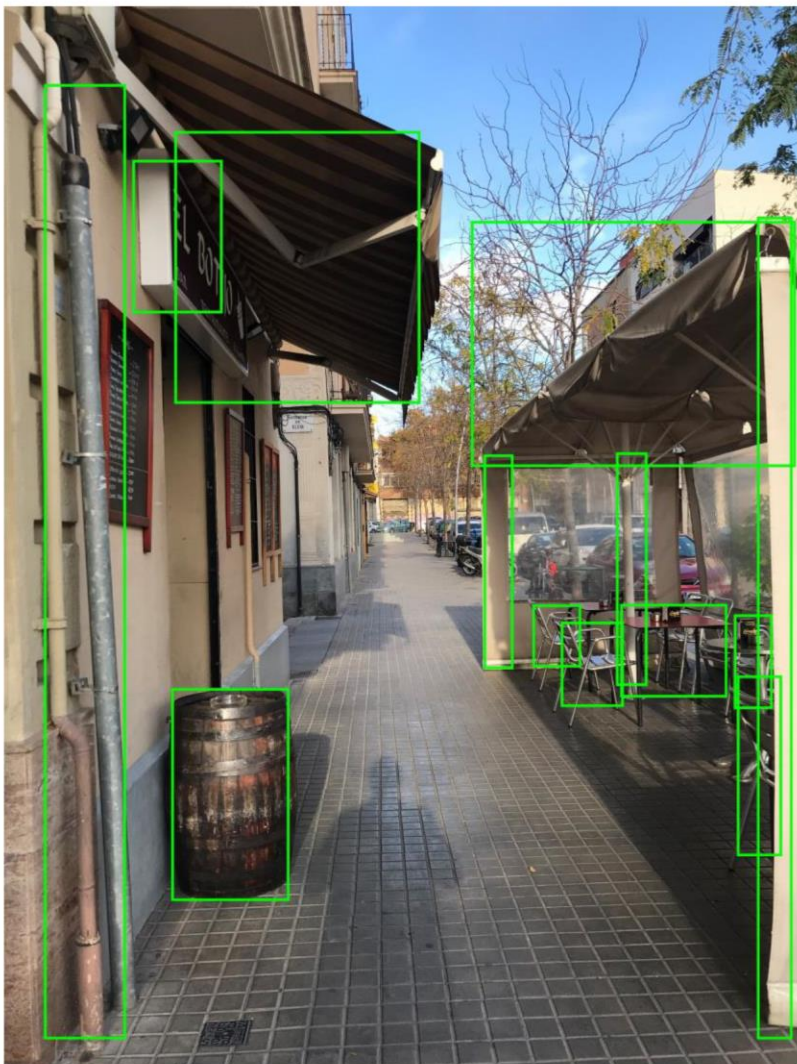

How **FRIENDEYE** works

FRIENDEYE collects all the data, select useful information and then communicate it to the user.