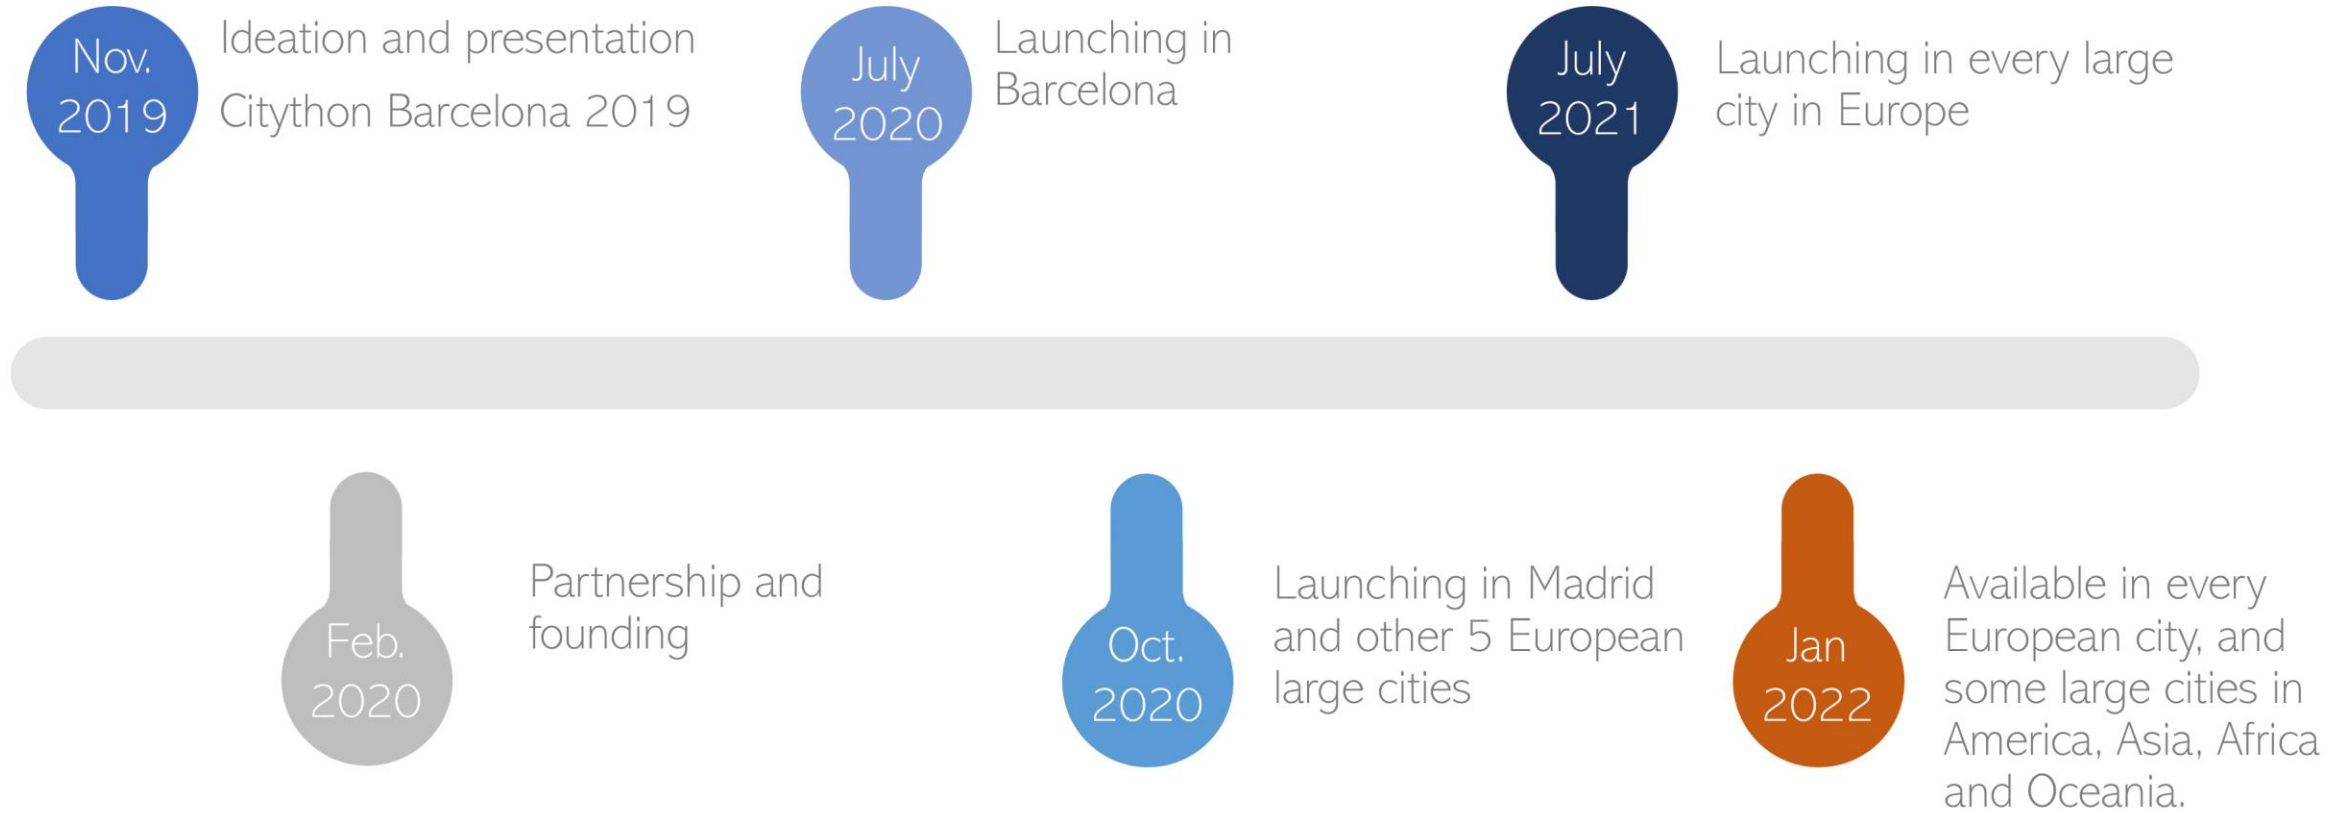

The subscription will be renewed with an annual payment.

Scalability

The framework is scalable to every city.

Time line for **FRIENDEYE** implementation

FRIENDEYE will be available on June 2020 in Barcelona and worldly by 2022.