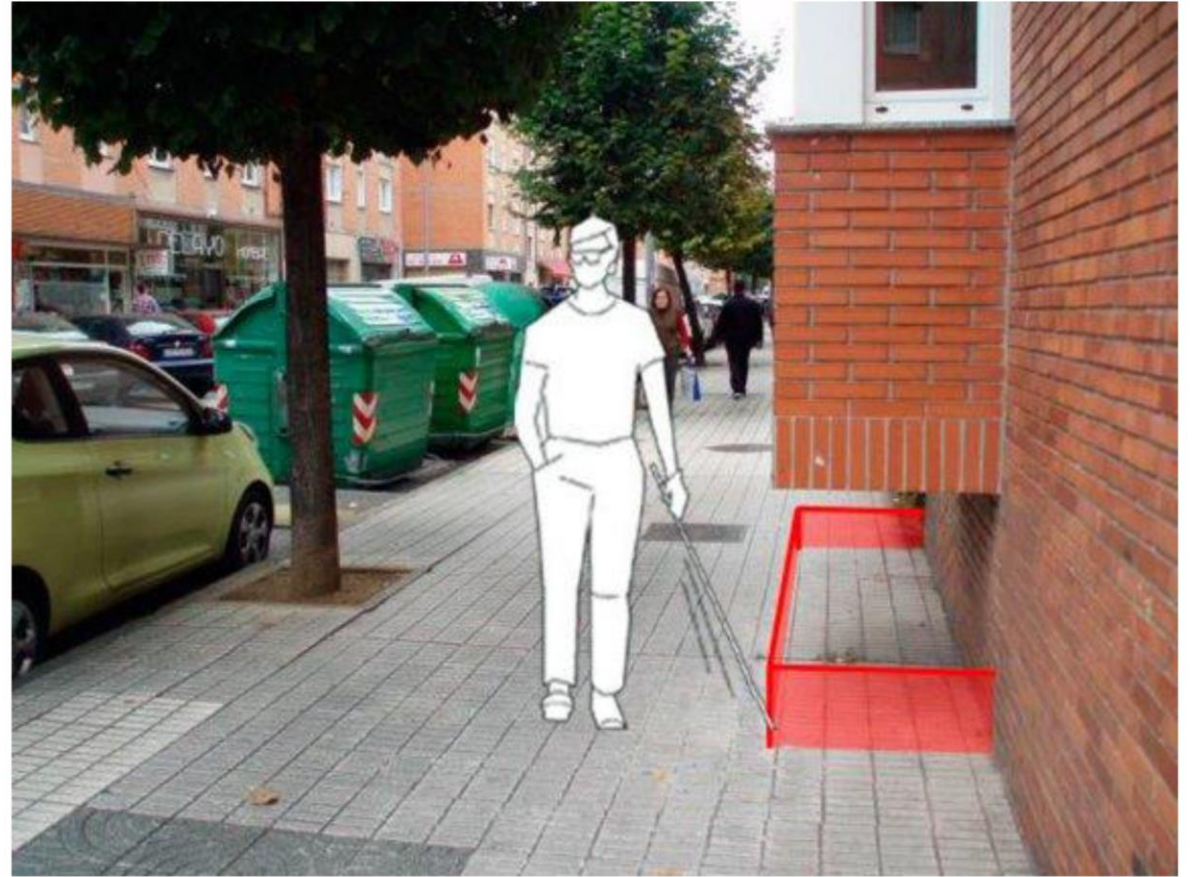

When do you need **FRIENDEYE**